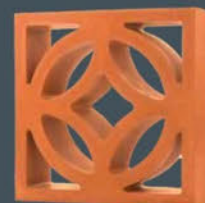

205 x
205 mm

Thickness
63mm