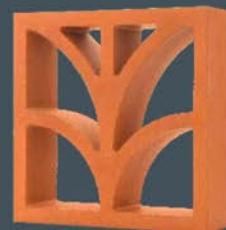

CLAY JALI

PREMIUM DESIGNS
FOR YOUR HOME

ARROW

WEIGHT : 2.5 KG

COLOUR : NATURAL TERRACOTTA

205 x
205 mm

Thickness
63mm

CLAY JALI