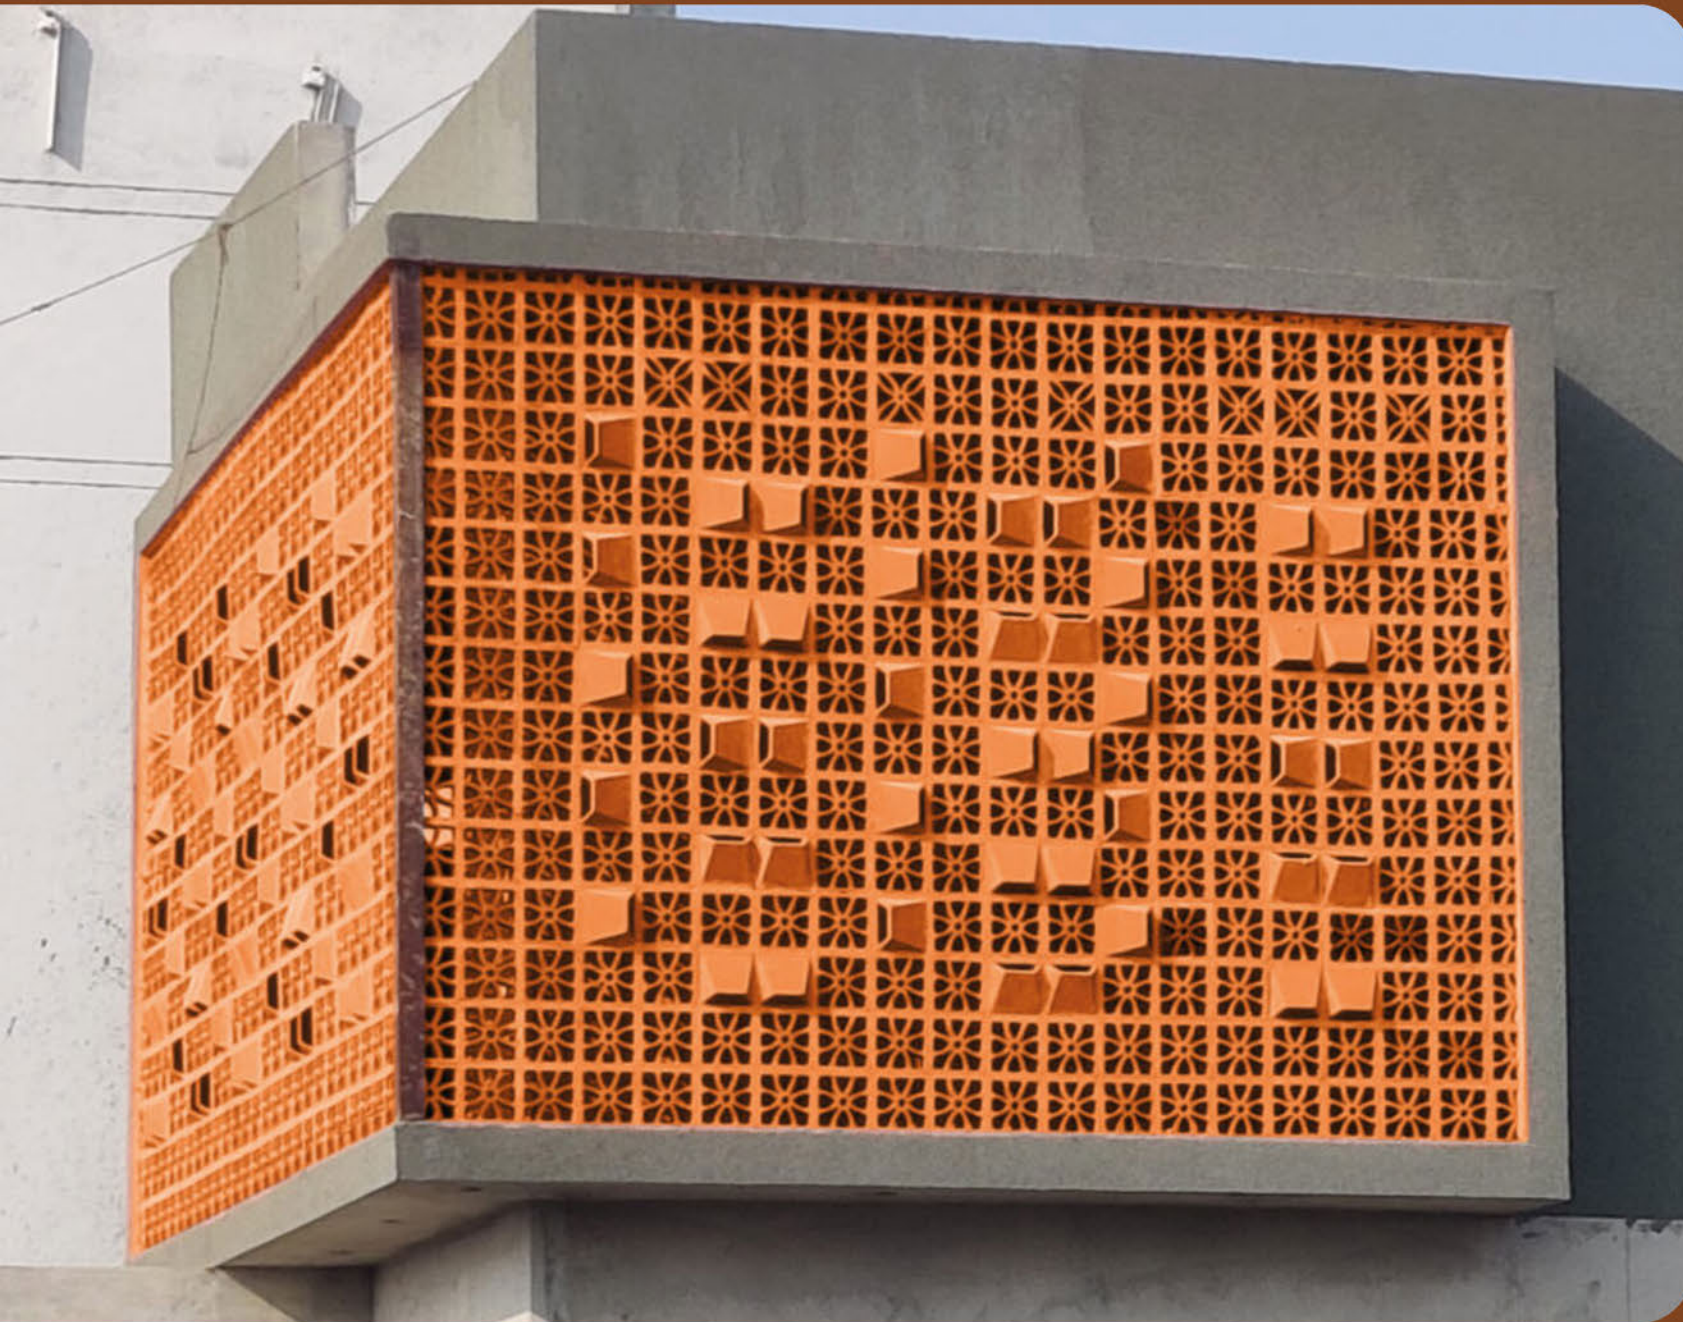

DHANUSH JALI

WEIGHT : 2.5 KG

COLOUR : NATURAL TERRACOTTA

205 x
205 mm

Thickness
63mm

Goa's One Stop Solution
For All Building Materials

VISIT OUR STORES

-  Antao Building, Kharebandh Road, Margao, Goa 403601
-  Opp. Veterinary Hospital, Sonsodo, Raia, Goa 403720