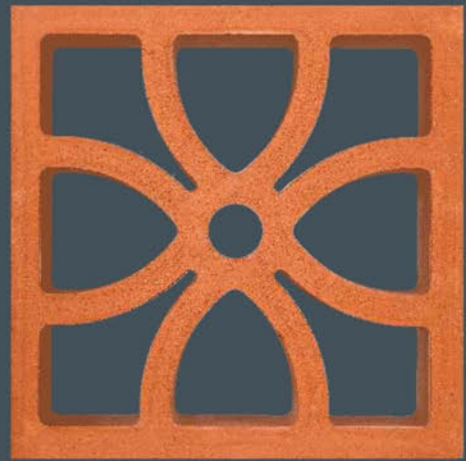

CLAY JALI

PREMIUM DESIGNS
FOR YOUR HOME

FOUR PETAL JALI

WEIGHT : 2.5 KG

COLOUR : NATURAL TERRACOTTA